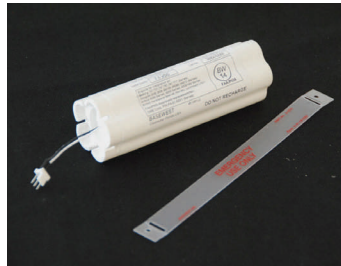

**Model 700-Series
Battery Packs,
Escape Slide
Lighting Systems**
FAA/PMA &
OEM Approved

**Model TS-420
Test Set,
Escape Slide
Lighting Systems**
OEM Approved

**Model 601
Battery Pack,
Crew Emergency
Flashlight**
FAA/PMA Approved
& Security Shield